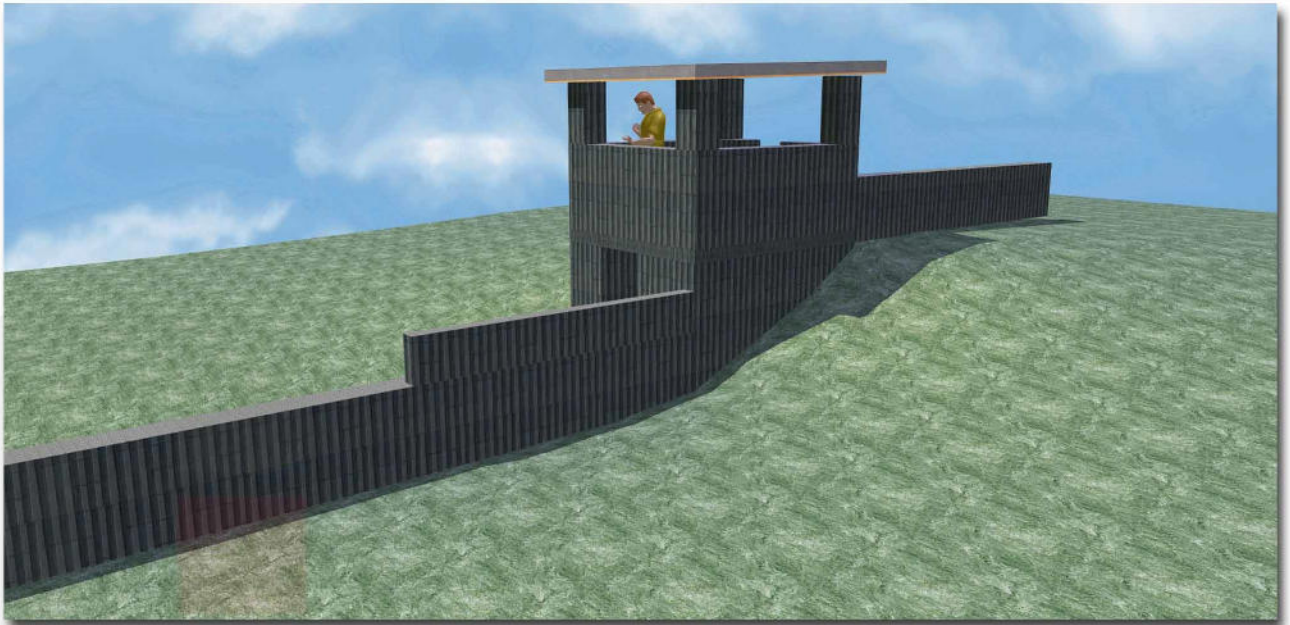

# Application:

The RESCO Protection Block is easily build up block by block to a protection wall.

This wall can be extended easily and fast into every direction, even at right angles.

Together, the 18-kg blocks form one solid, stable wall.

# Fields of Application:

Soldiers also have to be protected outside of the barracks. RESCO Protection Blocks are ideal to build different facilities for the protection of troops:

- Check Points
- Observation Points
- Camp Walls & Accommodation
- Roadblocks etc.

# Check Points

With RESCO Protection Blocks, check points and roadblocks can be set up quickly and easily. The size can be adjusted as required.

Since our Protection Blocks are reusable, the check points can easily be rebuilt at a different location.

# Observation Points

Even temporary observation points can be set up with RESCO Protection Blocks. Since no binders are required for the construction, the observation point can also be easily removed.

In addition, the soldiers and the equipment benefit from the high safety against gunfire.