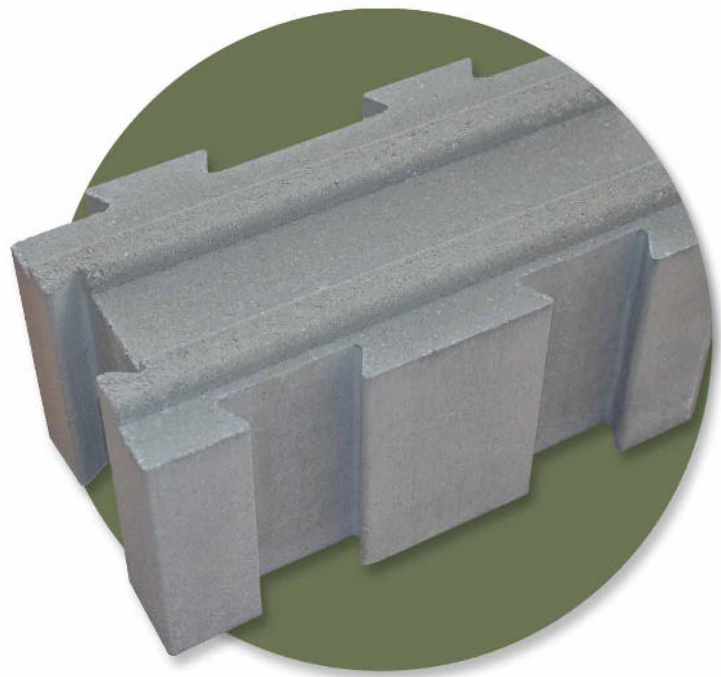

RESCO Protection Block

RESCO
CONSULTING GMBH