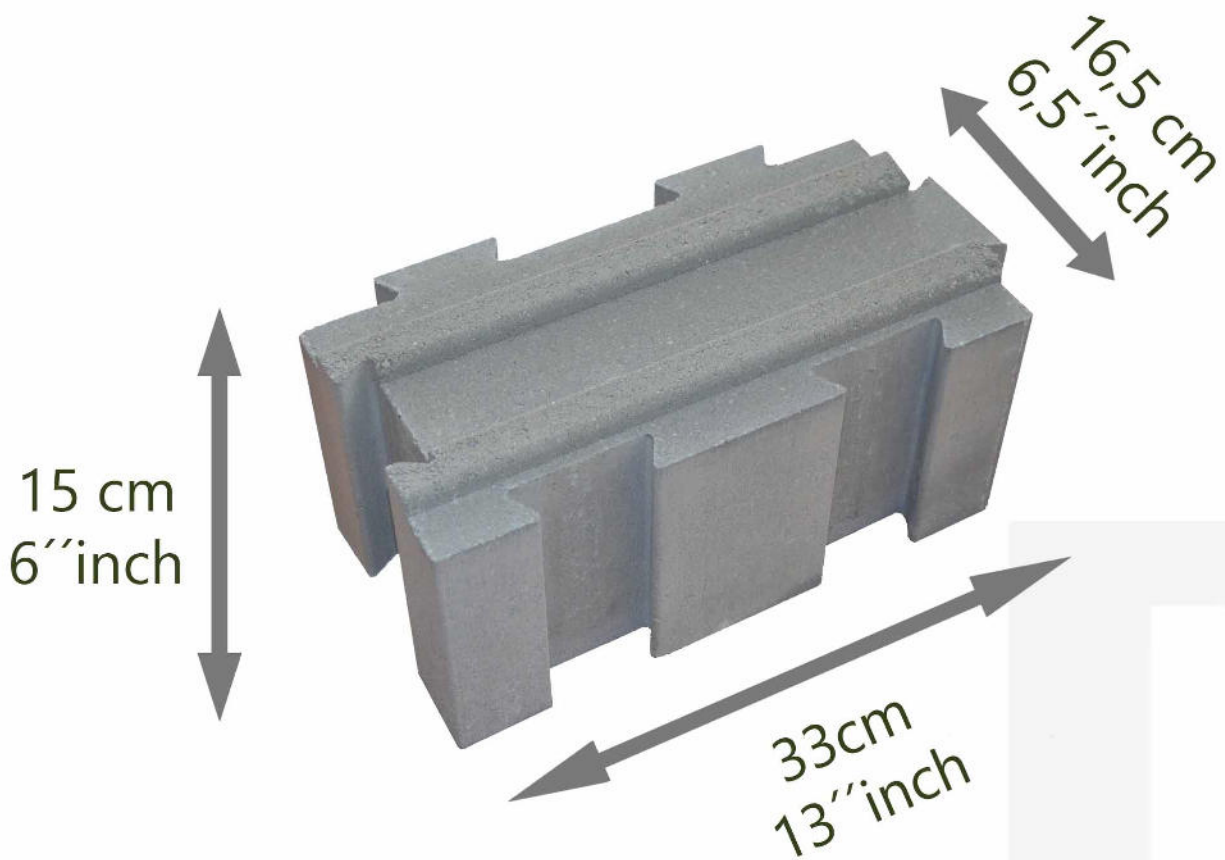

The RESCO Protection Block offers fast solutions, which are easy to handle but still provide safe protection.

# Size & Measures:

Material: Concrete

Weight: about 40 lbs

1 Euro palett = 60 Blocks

1 Lorry = 1.200 Blocks

# Application:

The RESCO Protection Block is easily build up block by block to a protection wall.

This wall can be extended easily and fast into every direction, even at right angles.

Together, the 18-kg blocks form one solid, stable wall.