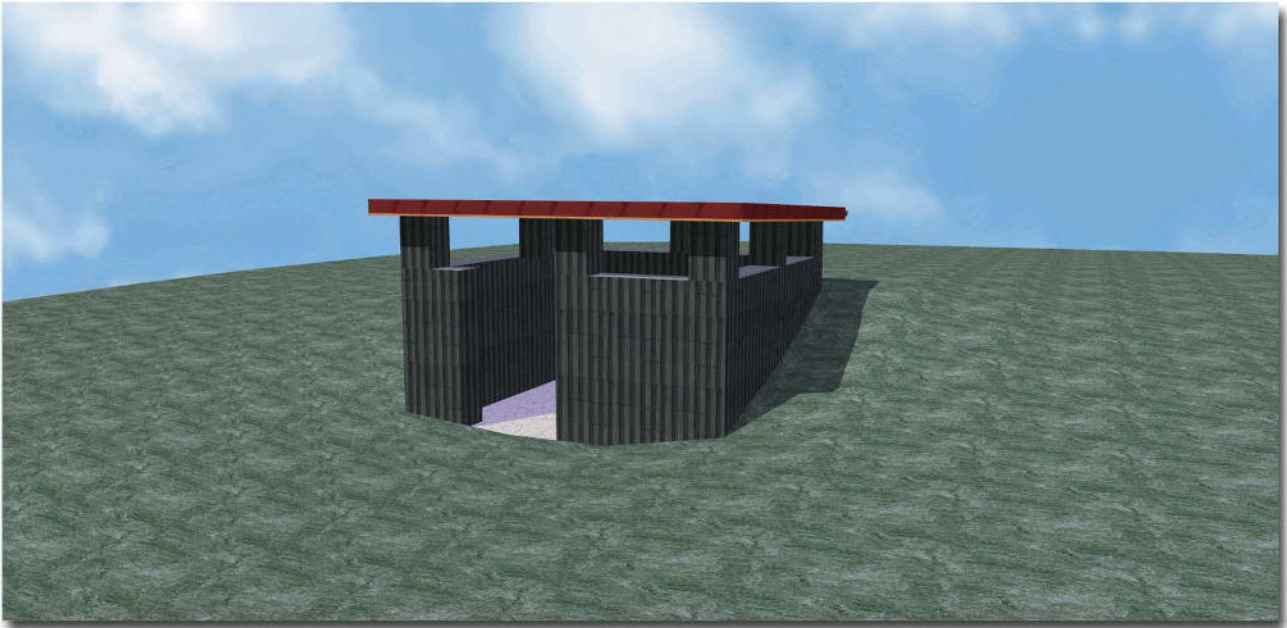

Check Points