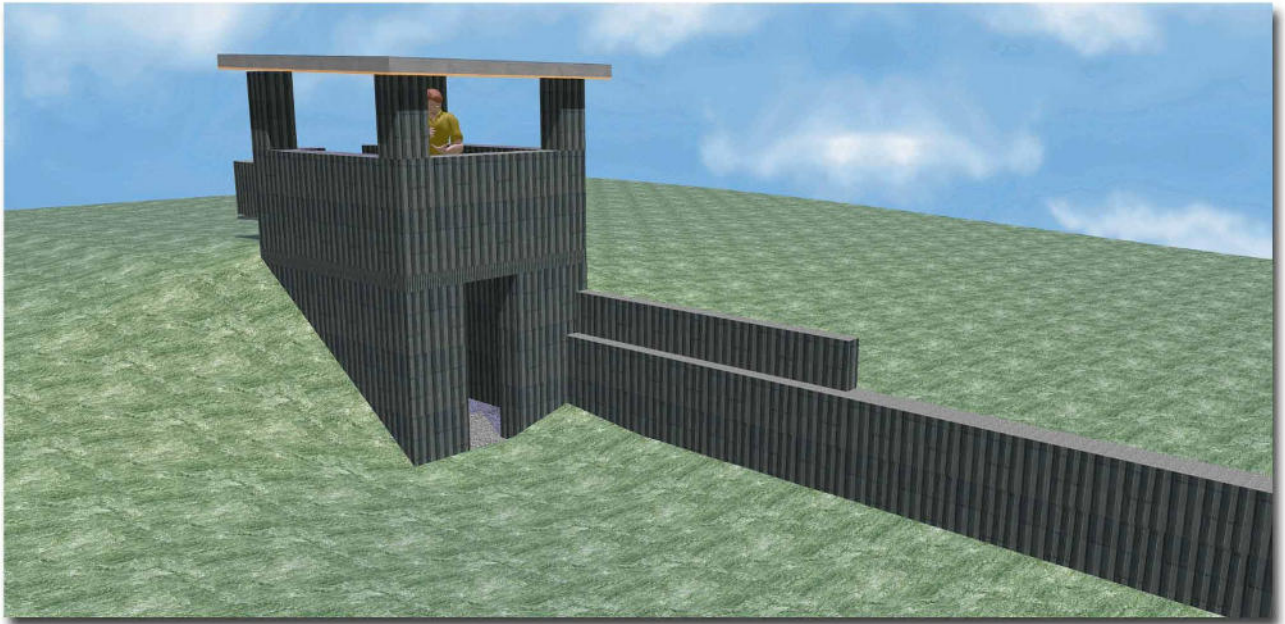

# Application:

The RESCO Protection Block is easily build up block by block to a protection wall.

This wall can be extended easily and fast into every direction, even at right angles.

Together, the 18-kg blocks form one solid, stable wall.

# Fields of Application:

Soldiers also have to be protected outside of the barracks. RESCO Protection Blocks are ideal to build different facilities for the protection of troops:

- Check Points
- Observation Points
- Camp Walls & Accommodation
- Roadblocks etc.

# Check Points

With RESCO Protection Blocks, check points and roadblocks can be set up quickly and easily. The size can be adjusted as required.

Since our Protection Blocks are reusable, the check points can easily be rebuilt at a different location.

# Observation Points

Even temporary observation points can be set up with RESCO Protection Blocks. Since no binders are required for the construction, the observation point can also be easily removed.

In addition, the soldiers and the equipment benefit from the high safety against gunfire.