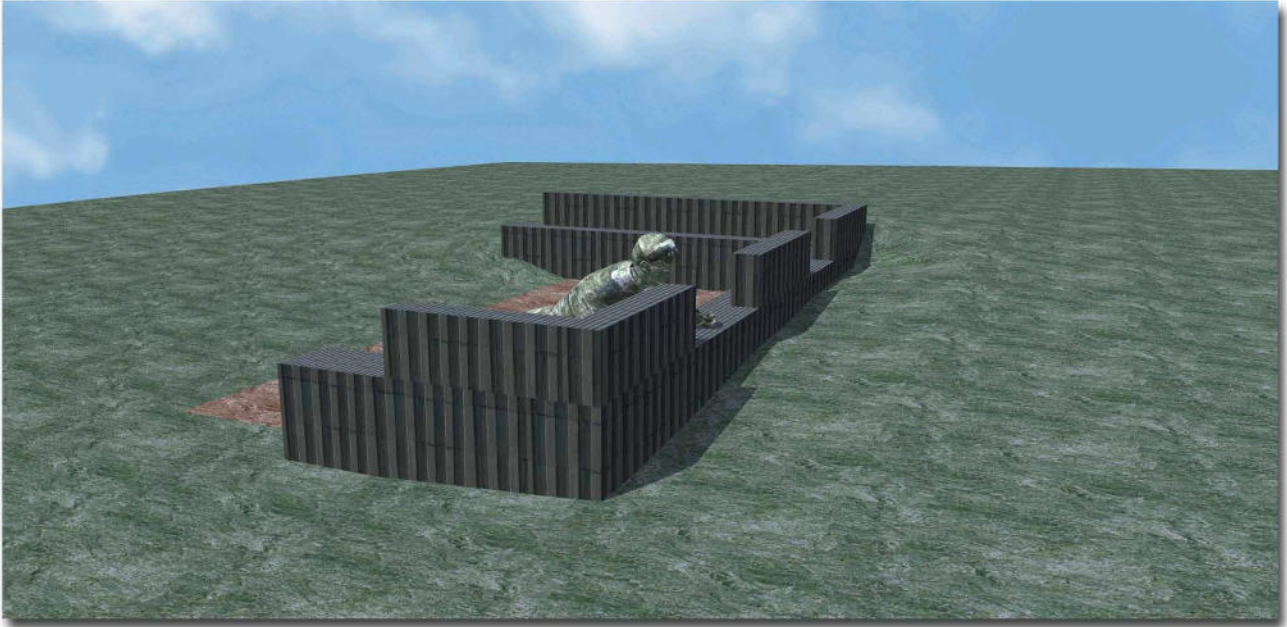

# Application:

The RESCO Protection Block is easily build up block by block to a protection wall.

This wall can be extended easily and fast into every direction, even at right angles.

Together, the 18-kg blocks form one solid, stable wall.

# Fields of Application:

Soldiers also have to be protected outside of the barracks. RESCO Protection Blocks are ideal to build different facilities for the protection of troops:

- Check Points
- Observation Points
- Camp Walls & Accommodation
- Roadblocks etc.

# Check Points

With RESCO Protection Blocks, check points and roadblocks can be set up quickly and easily. The size can be adjusted as required.

Since our Protection Blocks are reusable, the check points can easily be rebuilt at a different location.

# Observation Points

Even temporary observation points can be set up with RESCO Protection Blocks. Since no binders are required for the construction, the observation point can also be easily removed.

In addition, the soldiers and the equipment benefit from the high safety against gunfire.