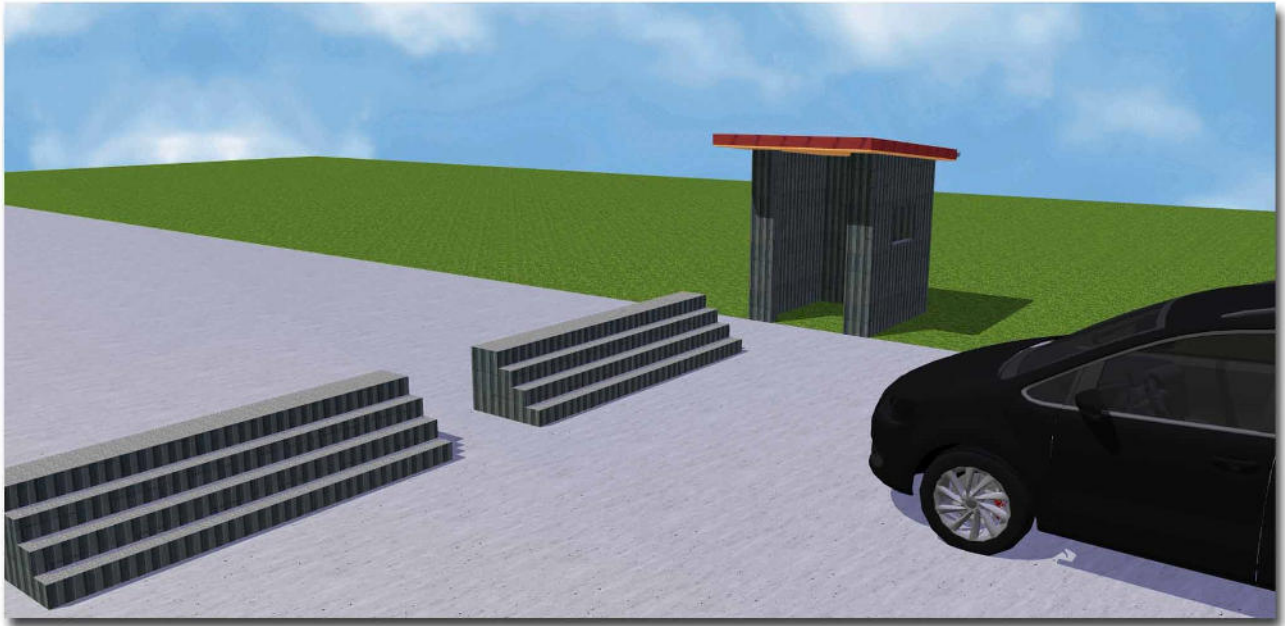

Mobile Roadblocks

Due to the special shape of our RESCO Protection Block, the individual blocks connect to a heavy-weight wall, which easily blocks cars and larger vehicles.

The height and width of the road block can be easily varied. It also protects against splinters, as well as throwing bullets and is additionally fire-resistant.